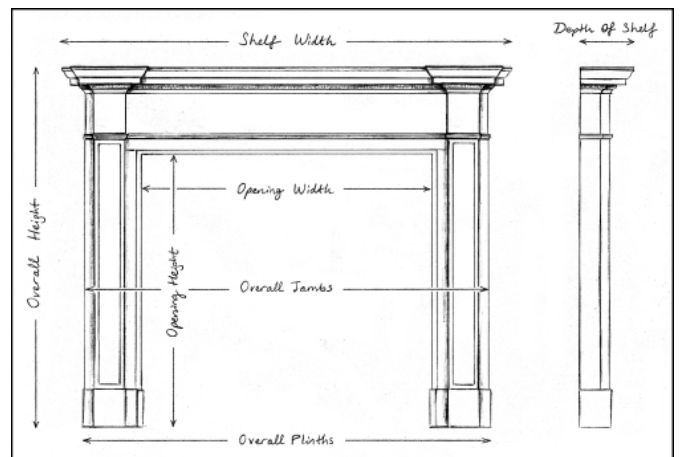

## AN ITALIAN FIREPLACE IN VEINED BROWN MARBLE

A good quality Italian fireplace in the Baroque manner in striking brown marble with white veining. The shaped frieze with heavy moulding and breakfront shelf above. A substantial piece. Modern. N.B. May be subject to an extended lead time, please enquire for more information.

Stock No: I010-BM Price: £10,000 + VAT

Shelf Width	1875mm   73 7/8"
Overall Height	1260mm   49 5/8"
Opening Height	1020mm   40 1/8"
Opening Width	1360mm   53 1/2"
Depth Of Shelf	245mm   9 5/8"
Overall Plinths	1760mm   69 1/4"