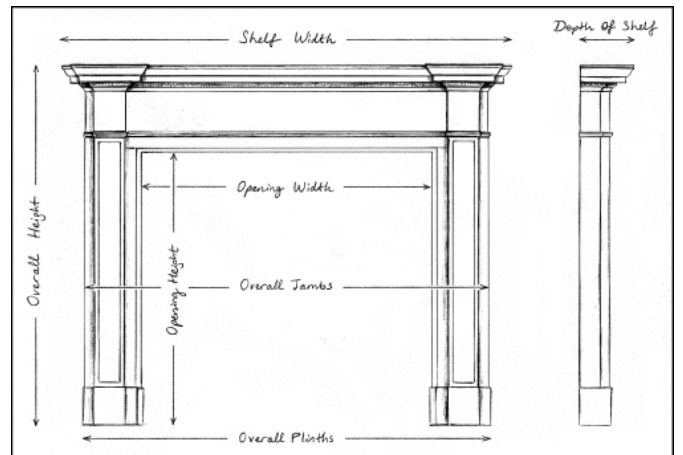

## A MID 18TH CENTURY STYLE ANTIQUED LIMESTONE FIREPLACE

A large mid 18th century style limestone fireplace. The barrel frieze with deeply carved flowing oak leaves. The moulded jambs and lintel with moulded shelf above. Georgian style. Modern with light antiquing to stone. (Could be made without antiquing if required. Price without antiquing - £6,750) N.B. May be subject to an extended lead time, please enquire for more information.

Stock No: G012B-MS Price: £7,500 + VAT

Shelf Width	1710mm   67 3/8"
Overall Height	1525mm   60"
Opening Height	1105mm   43 1/2"
Opening Width	1195mm   47"
Depth Of Shelf	170mm   6 3/4"
Overall Plinths	1510mm   59 1/2"