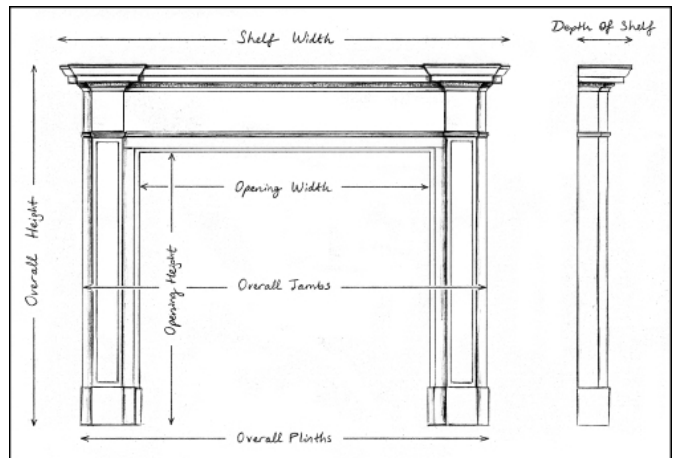

## AN ENGLISH WHITE MARBLE FIREPLACE IN THE REGENCY STYLE

An English white marble fireplace in the Regency style. The fluted panelled frieze bordered by beads, shaped fluted jambs surmounted by carved round paterae and beading. A quality copy of an original piece. N.B. May be subject to an extended lead time, please enquire for more information.

Stock No: G009-W Price: £7,500 + VAT

Shelf Width	1605mm   63 1/4"
Overall Height	1215mm   47 7/8"
Opening Height	990mm   39"
Opening Width	1145mm   45 1/8"
Depth Of Shelf	280mm   11"
Overall Plinths	1490mm   58 5/8"