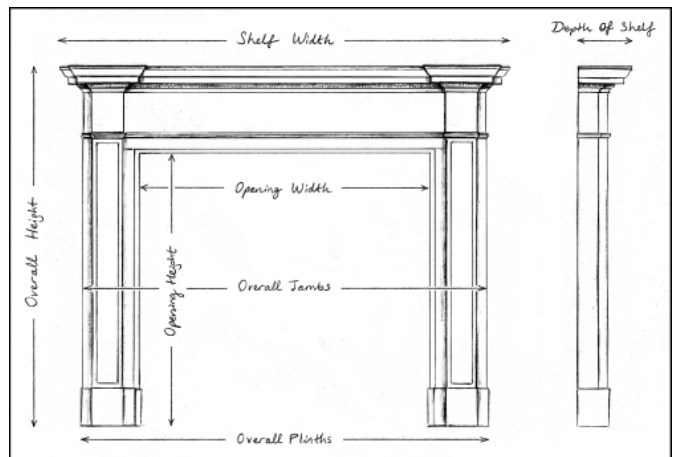

A STRIKING LOUIS XV STYLE MARBLE FIREPLACE

A fine quality French Louis XV style marble fireplace in a striking black marble with orange/gold veining. The panelled frieze with carved shell to centre flanked by foliage and belldrop below. The shaped jambs with stiff acanthus leaf to base surmounted by cartouche with shell and scrolls above. Heavy, shaped moulded shelf above. A copy of an original. N.B. May be subject to an extended lead time, please enquire for more information.

Stock No: F016-P Price: £18,000 + VAT

Shelf Width	1759mm 69 1/4"
Overall Height	1137mm 44 3/4"
Opening Height	892mm 35 1/8"
Opening Width	1207mm 47 1/2"
Depth Of Shelf	457mm 18"

You can scan the QR code above with any smartphone to view this item on our website