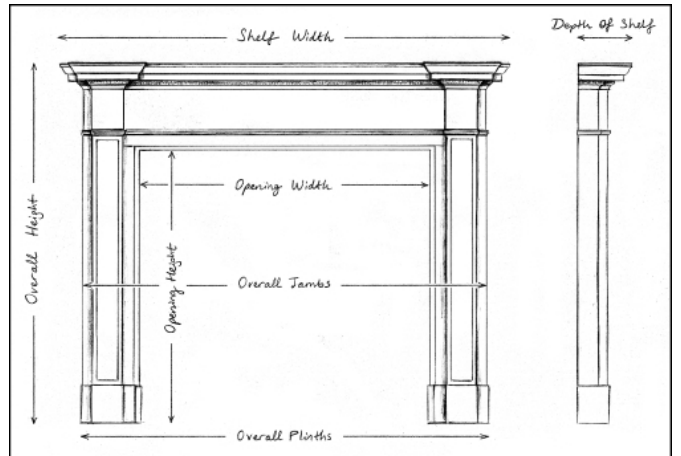

A STRIKING LOUIS XV STYLE MARBLE FIREPLACE

A fine quality French Louis XV style marble fireplace in a striking black marble with orange/gold veining. The panelled frieze with carved shell to centre flanked by foliage and bell drop below. The shaped jambs with stiff acanthus leaf to base surmounted by cartouche with shell and scrolls above. Heavy, shaped moulded shelf above. A copy of an original. N.B. May be subject to an extended lead time, please enquire for more information.

Stock No: F016-P Price: £18,000 + VAT

Shelf Width	1759mm 69 1/4"
Overall Height	1137mm 44 3/4"
Opening Height	892mm 35 1/8"
Opening Width	1207mm 47 1/2"
Depth Of Shelf	457mm 18"

You can scan the QR code above with any smartphone to view this item on our website