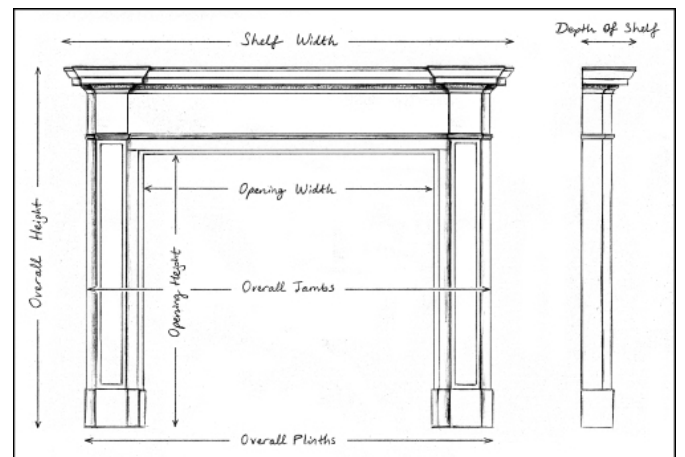

A WHITE MARBLE BOLECTION FIREPLACE

An English moulded bolection fireplace in white marble. An elegant shape, based on a period original. Modern.

N.B. May be subject to an extended lead time, please enquire for more information.

Stock No: B011-W Price: £3,950 + VAT

Shelf Width	1432mm 56 3/8"
Overall Height	1105mm 43 1/2"
Opening Height	933mm 36 3/4"
Opening Width	1099mm 43 1/4"
Depth Of Shelf	76mm 3"
Overall Plinths	1445mm 56 7/8"