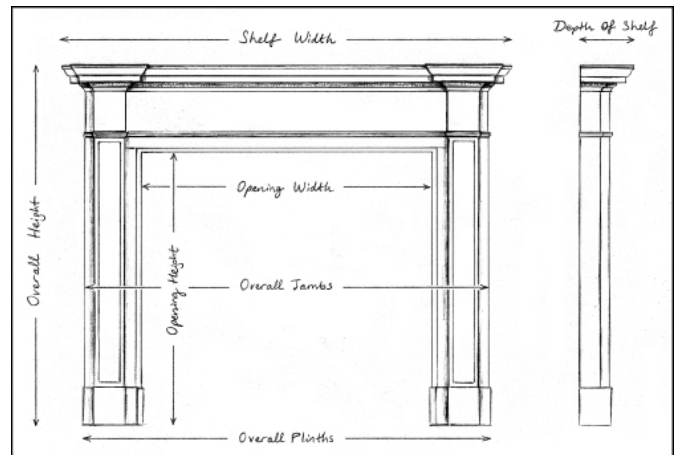

A WHITE MARBLE BOLECTION FIREPLACE

An attractive English bolection fireplace in a white marble. An unusually deep, substantial moulding with good quality white marble. A copy of the Queen Anne design. Also available in other marbles if required. N.B. May be subject to an extended lead time, please enquire for more information.

Stock No: B005-W Price: £3,950 + VAT

Shelf Width	1420mm 55 7/8"
Overall Height	1190mm 46 7/8"
Opening Height	1020mm 40 1/8"
Opening Width	1075mm 42 3/8"
Depth Of Shelf	125mm 4 7/8"
Overall Plinths	1430mm 56 1/4"