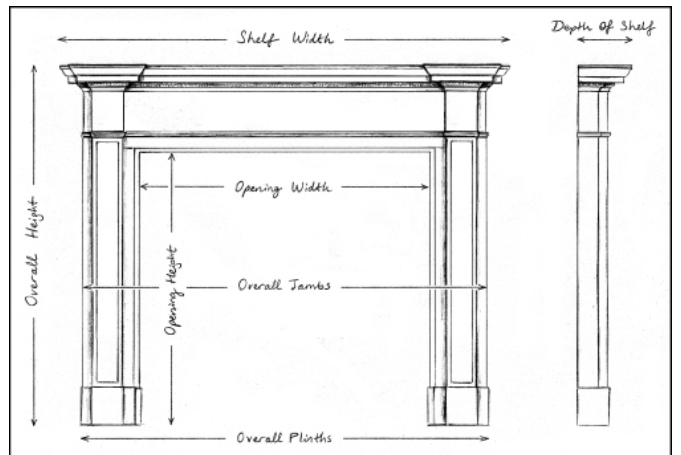

## AN ENGLISH BOLECTION FIREPLACE IN BATH STONE

An attractive English bolection fireplace in Bath stone. A substantial moulding made from an appealing limestone. A copy of the Queen Anne design. Also available in other materials if required. N.B. May be subject to an extended lead time, please enquire for more information.

Stock No: B005-BS Price: £5,500 + VAT

Shelf Width	1419mm   55 7/8"
Overall Height	1181mm   46 1/2"
Opening Height	1016mm   40"
Opening Width	1083mm   42 5/8"
Depth Of Shelf	135mm   5 3/8"
Overall Plinths	1427mm   56 1/8"