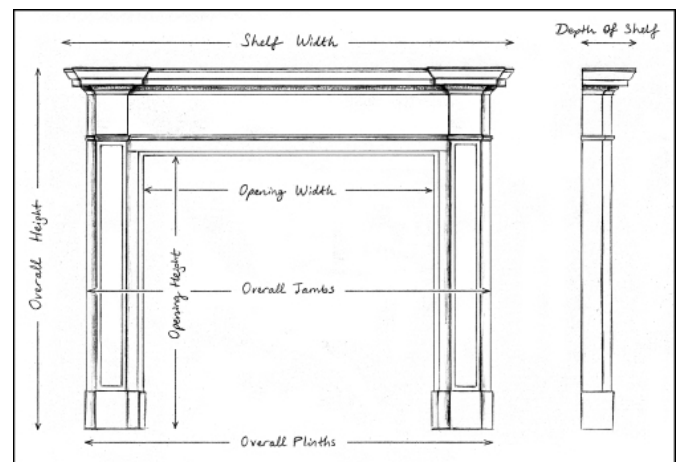

AN ENGLISH FIREPLACE OF ARCHITECTURAL FORM

A small English bolection fireplace of architectural form. The moulded frieze and jambs surmounted by shelf above. Fine quality Italian Arabescato marble. Modern. N.B. May be subject to an extended lead time, please enquire for more information.Â

Stock No: A032-IA Price: £5,950 + VAT

Shelf Width	1141mm 44 7/8"
Overall Height	1145mm 45 1/8"
Opening Height	954mm 37 1/2"
Opening Width	780mm 30 3/4"
Depth Of Shelf	71mm 2 3/4"
Overall Plinths	1092mm 43"