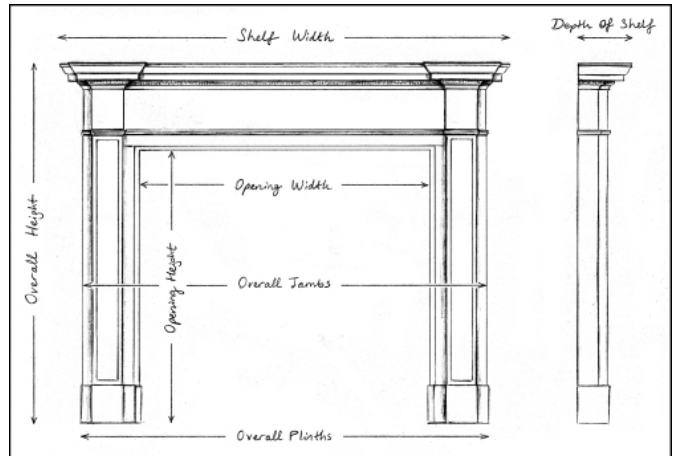

## AN IMPOSING ENGLISH BOLECTION FIREPLACE IN TRAVERTINE STONE

A large and imposing English moulded bolection fireplace in white Travertine stone. Modelled on a chimneypiece originally housed in the Officer's Mess at Chelsea Barracks, London. Can be made to any size in various materials.

N.B. May be subject to an extended lead time, please enquire for more information.

Stock No: A007-T Price: £5,750 + VAT

Shelf Width	1969mm   77 1/2"
Overall Height	1372mm   54"
Opening Height	1073mm   42 1/4"
Opening Width	1384mm   54 1/2"
Depth Of Shelf	248mm   9 3/4"