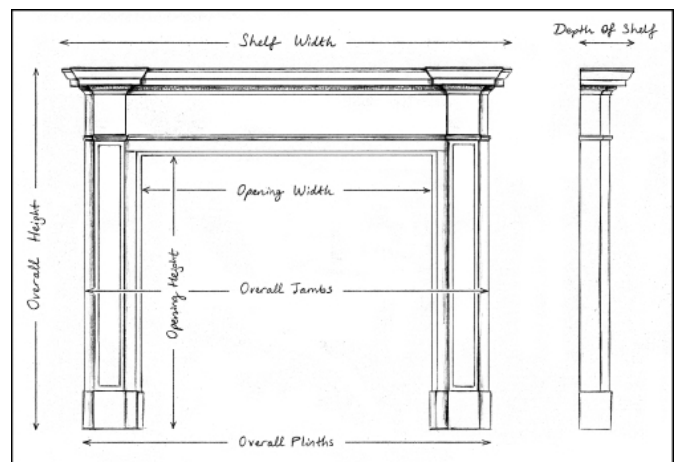

A BELGIAN FOSSIL MARBLE FIREPLACE IN THE REGENCY MANNER

A Belgian Fossil marble fireplace in the Regency manner. The reeded jambs surmounted by roundel blockings, with plain shelf above. English, circa 1900.Å

Stock No: 4505 Price: £8,500 + VAT

| | |
|----------------|------------------|
| Shelf Width | 1498mm 59" |
| Overall Height | 1100mm 43 1/4" |
| Opening Height | 954mm 37 1/2" |
| Opening Width | 914mm 36" |
| Depth Of Shelf | 215mm 8 1/2" |
| Overall Jambs | 1311mm 51 5/8" |