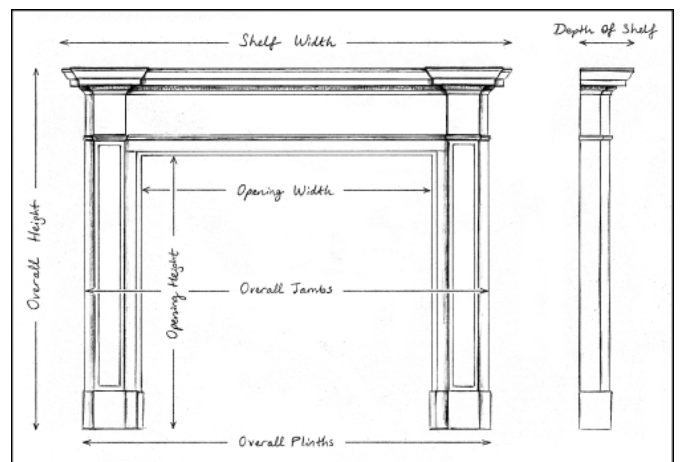

A BOLECTION FIREPLACE IN PAVONAZZO MARBLE

An antique bolection fireplace in Italian Pavonazzo marble. The moulded jambs and frieze in a classic creamy marble with darker veining in parts. English, 19th century.Â

Stock No: 4497 SOLD

Shelf Width	1421mm 56"
Overall Height	1229mm 48 3/8"
Opening Height	975mm 38 3/8"
Opening Width	917mm 36 1/8"
Depth Of Shelf	120mm 4 3/4"
Overall Plinths	1435mm 56 1/2"

You can scan the QR code above with any smartphone to view this item on our website