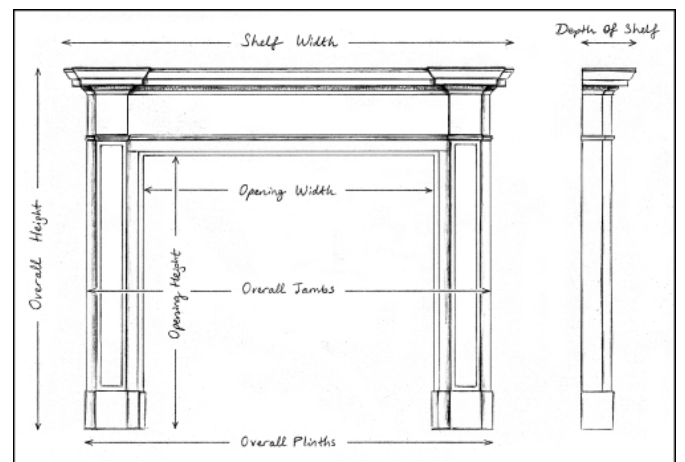

## A BRECHE VIOLETTE FIREPLACE OF ARCHITECTURAL FORM

A very fine quality Breche Violette fireplace of architectural form. The bolection moulding with deep jambs, frieze and shelf. Very good quality Breccia marble. English, 19th century.

Stock No: 4395 Price: £24,000 + VAT

Shelf Width	1474mm   58"
Overall Height	1189mm   46 3/4"
Opening Height	966mm   38"
Opening Width	1019mm   40 1/8"
Depth Of Shelf	280mm   11"
Overall Plinths	1384mm   54 1/2"