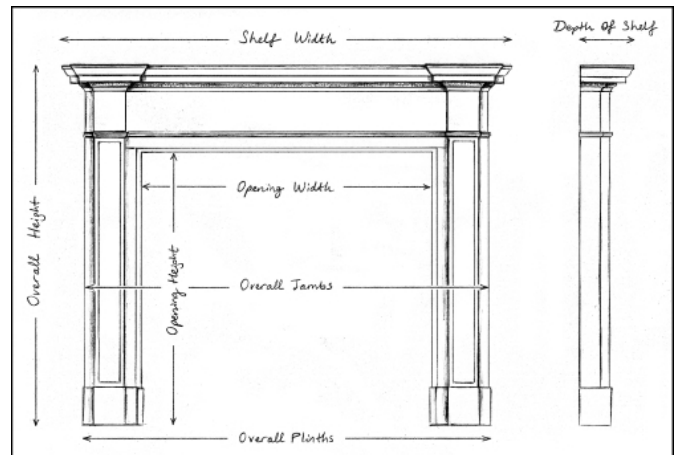

## A STATUARY FIREPLACE IN THE GEORGIAN STYLE

A good quality Statuary marble fireplace in the Georgian manner. The fluted jambs surmounted by carved end blockings featuring finely carved urns. The frieze with central plaque carved with classical urn, swags and fruit. Breakfront shelf above. English, 19th century.

Stock No: 4376    SOLD

Shelf Width	1702mm   67"
Overall Height	1410mm   55 1/2"
Opening Height	1035mm   40 3/4"
Opening Width	1009mm   39 3/4"
Depth Of Shelf	225mm   8 7/8"
Overall Plinths	1545mm   60 7/8"