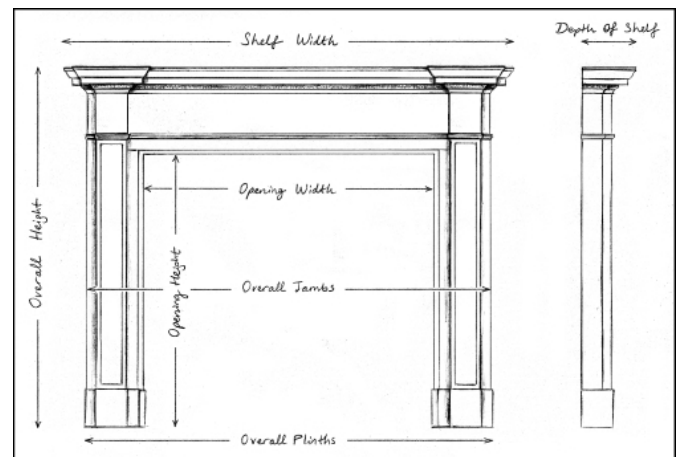

Stock No: 4370 Price: £14,000 + VAT

Shelf Width	1576mm 62"
Overall Height	1301mm 51 1/4"
Opening Height	994mm 39 1/8"
Opening Width	1080mm 42 1/2"
Depth Of Shelf	187mm 7 3/8"
Overall Plinths	1430mm 56 1/4"