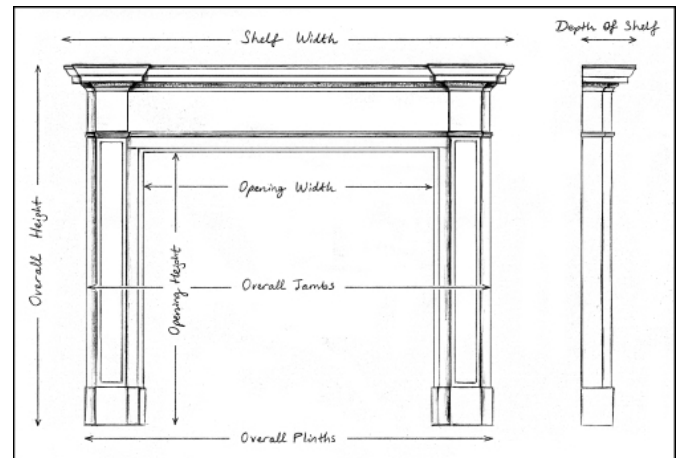

A HIGHLY DECORATIVE ROCOCO TIMBER FIREPLACE

A highly decorative French Rococo wood fireplace. The jambs with scrollwork throughout surmounted by frieze with scrolls, floral embellishments and cartouche to centre. French. Currently painted in rustic style, but could be stripped if required for an additional cost.Â

Stock No: 4358 Price: £14,000 + VAT

Shelf Width	1669mm 65 3/4"
Overall Height	1415mm 55 3/4"
Opening Height	1100mm 43 1/4"
Opening Width	1124mm 44 1/4"
Depth Of Shelf	225mm 8 7/8"
Overall Plinths	1492mm 58 3/4"