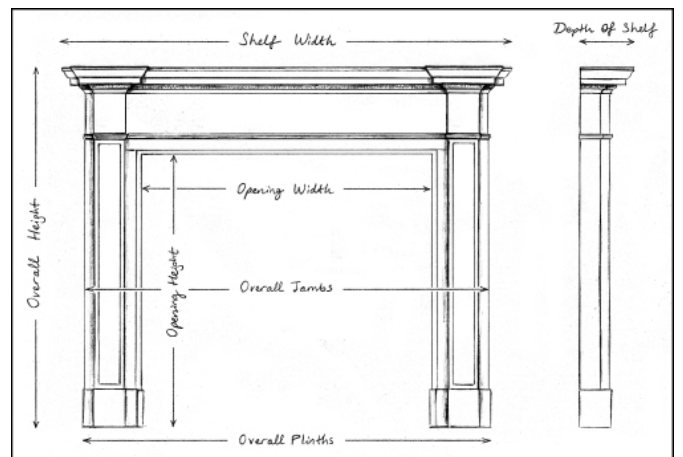

A BRECCIA LOUIS XIV/XV TRANSITIONAL FIREPLACE

A fine quality period French Louis XIV/XV transitional fireplace in Breche Violette marble. The moulded jambs with carved brackets to outgrounds. The arched, panelled frieze with cartouche to centre, flanked by foliage and scrollwork. Moulded shelf above. An unusual piece in a rare Breccia marble. Early 18th century.

Stock No: 4357 SOLD

Shelf Width	1525mm 60"
Overall Height	1237mm 48 3/4"
Opening Height	955mm 37 5/8"
Opening Width	1069mm 42 1/8"
Depth Of Shelf	425mm 16 3/4"
Overall Plinths	1434mm 56 1/2"

You can scan the QR code above with any smartphone to view this item on our website