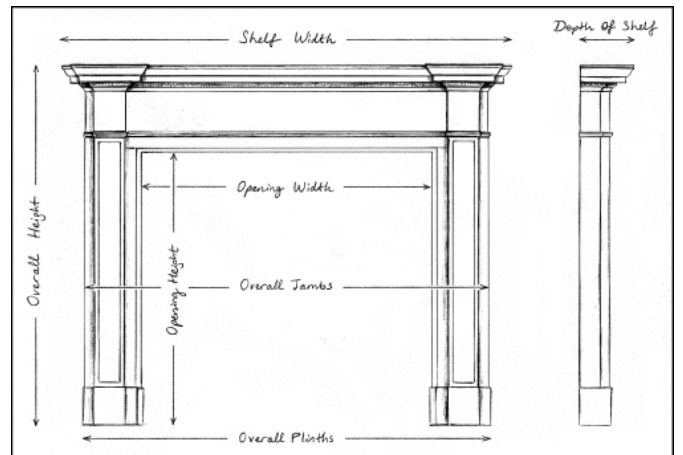

## A FINE QUALITY CARVED PINE FIREPLACE

A mid Georgian style carved pine fireplace. The frieze with delicately carved scrollwork throughout, with Griffin heads to centre. The jambs with carved acanthus leaf brackets and bellflower drops. Egg and tongue and acanthus leaf mouldings to moulded shelf above. English. 19th century.

Stock No: 4353 ON RESERVE

Shelf Width	1592mm   62 5/8"
Overall Height	1243mm   48 7/8"
Opening Height	1090mm   42 7/8"
Opening Width	1120mm   44 1/8"
Depth Of Shelf	195mm   7 5/8"
Overall Plinths	1396mm   55"