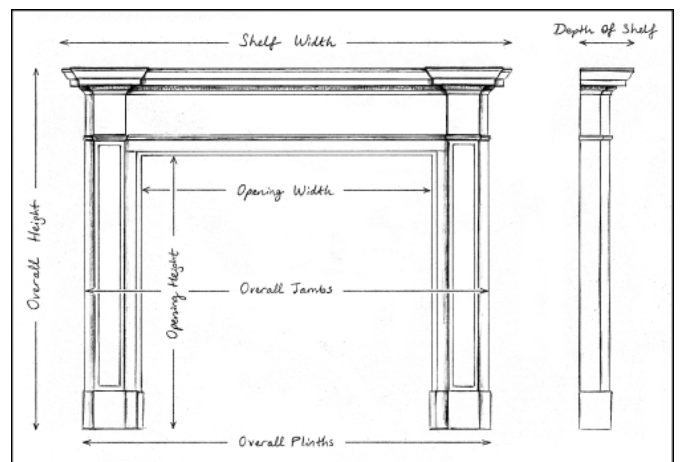

A CARVED BATH STONE FIREPLACE IN THE GOTHIC STYLE

A reclaimed Bath stone fireplace in the Gothic style. The moulded jambs surmounted by arched frieze. The frieze carved with spandrels and four-leaf-clover rosettes. Moulded shelf above. English, circa 1900.

Stock No: 4337 Price: £6,500 + VAT

Shelf Width	1460mm 57 1/2"
Overall Height	1180mm 46 1/2"
Opening Height	860mm 33 7/8"
Opening Width	1015mm 40"
Depth Of Shelf	200mm 7 7/8"
Overall Plinths	1320mm 52"

You can scan the QR code above with any smartphone to view this item on our website