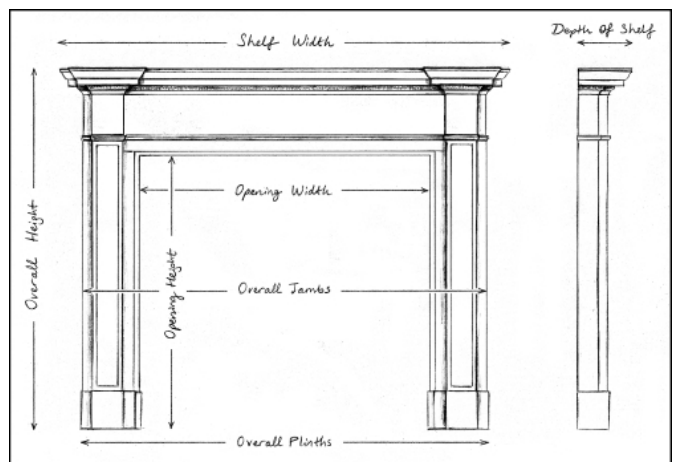

AN ANTIQUE STATUARY FIREPLACE IN THE GEORGIAN STYLE

A 19th century English Statuary marble fireplace in the Georgian manner. The full round columns, surmounted by Ionic capitals, plain frieze and double reeded shelf. A well proportioned piece.

Stock No: 4319 Price: £25,000 + VAT

Shelf Width	1800mm 70 7/8"
Overall Height	1360mm 53 1/2"
Opening Height	995mm 39 1/8"
Opening Width	925mm 36 3/8"
Depth Of Shelf	380mm 15"
Overall Jambs	1615mm 63 5/8"