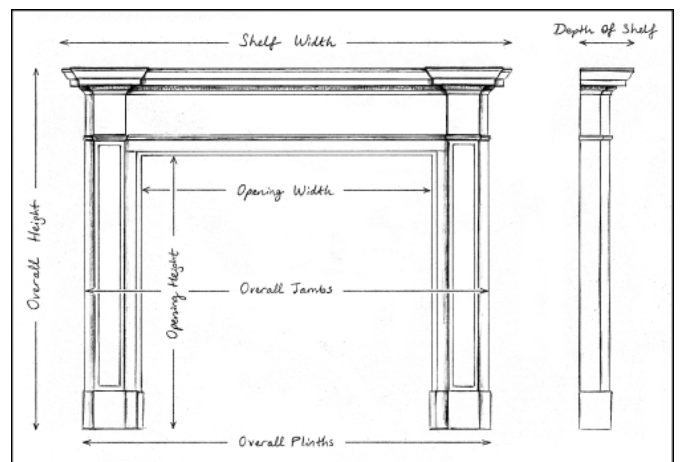

A FRENCH LOUIS XV STYLE FIREPLACE IN ITALIAN CARRARA MARBLE

A 19th century French Louis XV style fireplace in Carrara marble. The shaped, panelled jambs with scroll motif. The panelled frieze with delicate carved shell to centre and shaped end blockings.

Stock No: 4316 Price: £5,500 + VAT

Shelf Width	1355mm 53 3/8"
Overall Height	1085mm 42 3/4"
Opening Height	910mm 35 7/8"
Opening Width	945mm 37 1/4"
Depth Of Shelf	375mm 14 3/4"
Overall Plinths	1295mm 51"