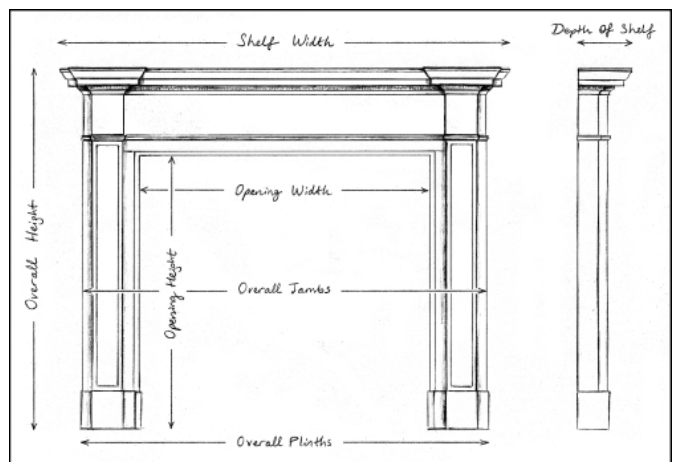

## AN ENGLISH CARVED PINE FIREPLACE

A 19th century English pine fireplace. The barrel frieze with carved leaves and ribbons throughout. The legs with carved leaves to inner mouldings. Carved moulded shelf above.

Stock No: 4315 Price: £8,500 + VAT

Shelf Width	1620mm   63 3/4"
Overall Height	1435mm   56 1/2"
Opening Height	1145mm   45 1/8"
Opening Width	1325mm   52 1/8"
Depth Of Shelf	170mm   6 3/4"
Overall Plinths	1545mm   60 7/8"