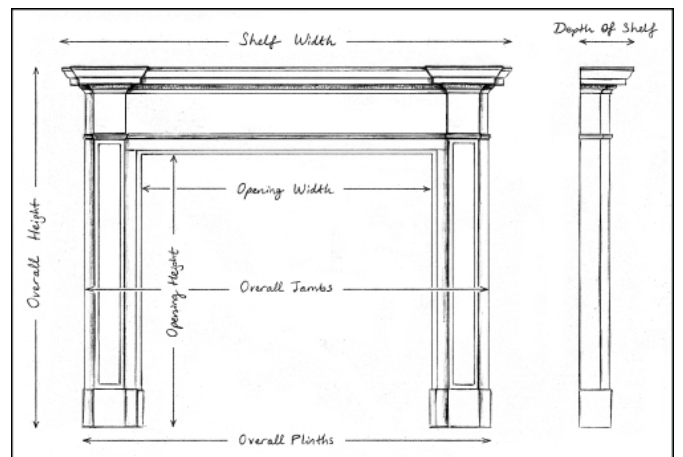

A CARVED PINE FIREPLACE IN THE GEORGIAN STYLE

A carved English pine fireplace in the Georgian manner. The carved jambs with acanthus leaves and sausage-and-pea moulding to ingrounds. The barrel frieze carved with oak leaves tied with ribbons throughout. Carved, moulded shelf above. A pretty piece, well suited to a bedroom or study. English, 19th century.

Stock No: 4314 SOLD

| | |
|-----------------|------------------|
| Shelf Width | 1385mm 54 1/2" |
| Overall Height | 1350mm 53 1/8" |
| Opening Height | 1070mm 42 1/8" |
| Opening Width | 1160mm 45 5/8" |
| Depth Of Shelf | 125mm 4 7/8" |
| Overall Plinths | 1165mm 45 7/8" |