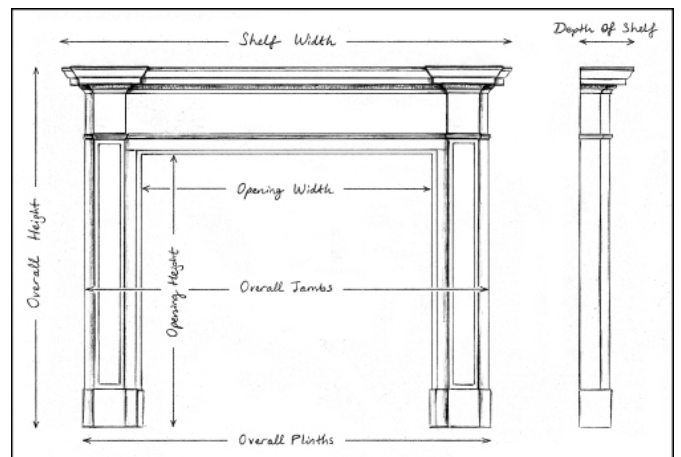

## A REGENCY FIREPLACE IN BLACK KILKENNY MARBLE

An English Regency marble fireplace in black Kilkenny marble. The reeded jambs surmounted by plain frieze with accompanying reeded centre block. Shaped shelf above. Part of a near pair with Stock No. 4305. A striking piece in an increasingly rare fossil marble.

Stock No: 4304    SOLD

Shelf Width	1630mm   64 1/8"
Overall Height	1240mm   48 7/8"
Opening Height	1000mm   39 3/8"
Opening Width	1015mm   40"
Depth Of Shelf	145mm   5 3/4"
Overall Plinths	1475mm   58 1/8"