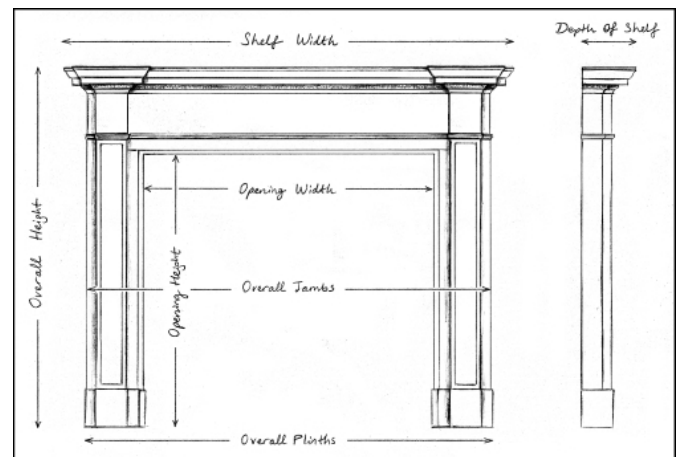

A FINE QUALITY FRENCH LOUIS XV STYLE FIREPLACE IN PAVONAZZO MARBLE

A very fine French Louis XV style fireplace in Pavonazzo marble. The panelled frieze with carved central cartouche, foliage and shells, flanked by rosette paterae. The jambs with scrolls to base, surmounted by stiff acanthus leaves, foliage and shells. Shaped moulded shelf. Good quality Italian marble. Early 19th century.

Stock No: 4265 SOLD

Shelf Width	1555mm 61 1/4"
Overall Height	1120mm 44 1/8"
Opening Height	920mm 36 1/4"
Opening Width	1090mm 42 7/8"
Depth Of Shelf	410mm 16 1/8"
Overall Plinths	1510mm 59 1/2"

You can scan the QR code above with any smartphone to view this item on our website