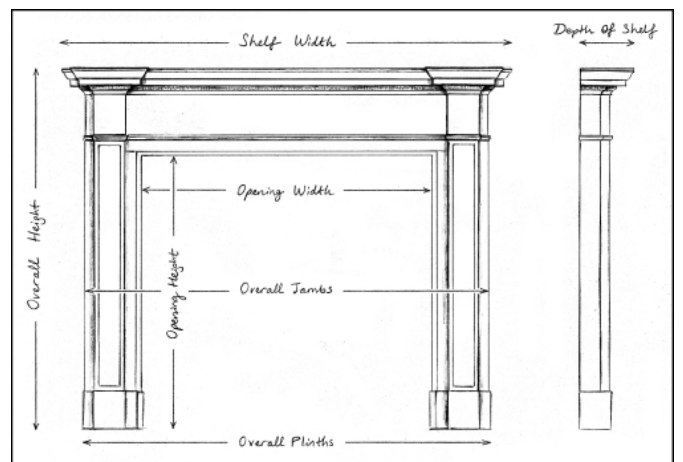

AN UNUSUAL CAST STONE FIREPLACE

An impressive and unusual cast stone fireplace. The jambs with half round columns, surmounted by carved corbels. The semi-circular frieze with rosettes and portcullis adornments, surmounted by tapering hood. Distressed finish to stone.

Stock No: 4252 Price: £24,000 + VAT

Shelf Width	1525mm 60"
Overall Height	2845mm 112"
Opening Height	1120mm 44 1/8"
Opening Width	915mm 36"
Depth Of Shelf	890mm 35"
Overall Plinths	1205mm 47 1/2"

You can scan the QR code above with any smartphone to view this item on our website