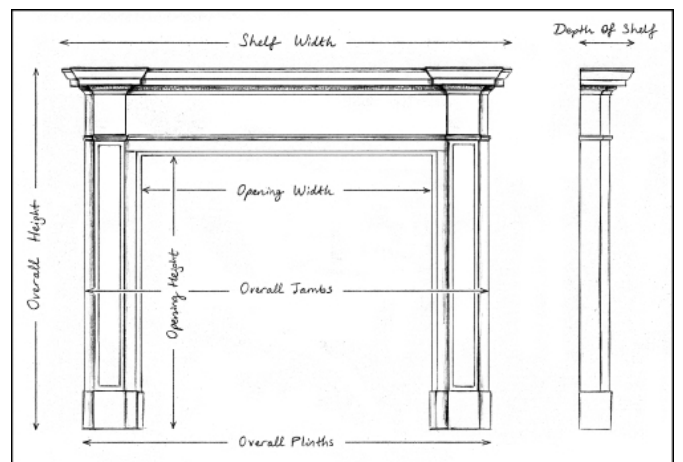

A FRENCH PROVENCALE FIREPLACE IN BRECHE VIOLETTE MARBLE

A French Provençal Louis XV style fireplace in Breche Violette marble. The carved, shaped jambs surmounted by panelled frieze with carved cartouche to centre. Moulded shelf above. Good quality Breccia marble.

Stock No: 4249 Price: £18,000 + VAT

Shelf Width	1635mm 64 3/8"
Overall Height	1105mm 43 1/2"
Opening Height	920mm 36 1/4"
Opening Width	1295mm 51"
Depth Of Shelf	310mm 12 1/4"
Overall Plinths	1575mm 62"