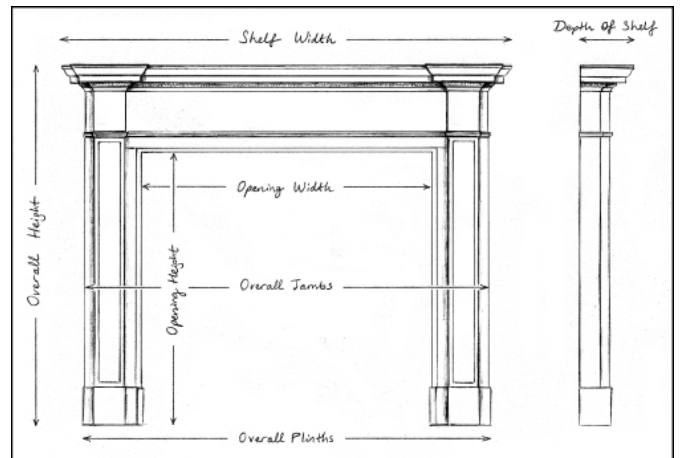

A 19TH CENTURY FRENCH LOUIS XVI STYLE FIREPLACE IN VEINED MARBLE

An unusually high French marble fireplace in the Louis XVI manner. The shaped jambes surmounted by carved square paterae, the bowed frieze with stop-flutes throughout. Shaped moulded shelf above. A veined marble from the Greek island of Skyros. French, 19th century.

Stock No: 4236 Price: £14,000 + VAT

Shelf Width	1625mm 64"
Overall Height	1270mm 50"
Opening Height	1010mm 39 3/4"
Opening Width	1115mm 43 7/8"
Depth Of Shelf	400mm 15 3/4"
Overall Plinths	1520mm 59 7/8"