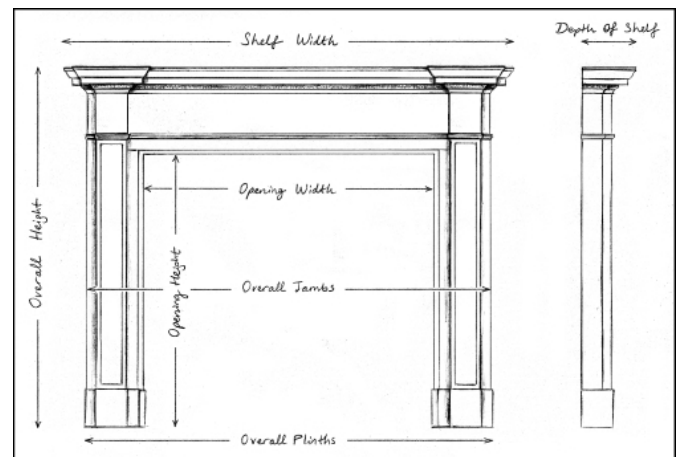

A FRENCH MARBLE FIREPLACE IN THE LOUIS XV STYLE

A French marble fireplace in the Louis XV manner. The shaped jambs with stiff acanthus leaves surmounted by carved bellflowers, scrollwork and foliage. The frieze with cartouche to centre flanked by foliage. Shaped moulded shelf above. French, 19th century.

Stock No: 4220 Price: £14,000 + VAT

Shelf Width	1500mm 59"
Overall Height	1055mm 41 1/2"
Opening Height	870mm 34 1/4"
Opening Width	1065mm 41 7/8"
Depth Of Shelf	400mm 15 3/4"
Overall Plinths	1435mm 56 1/2"