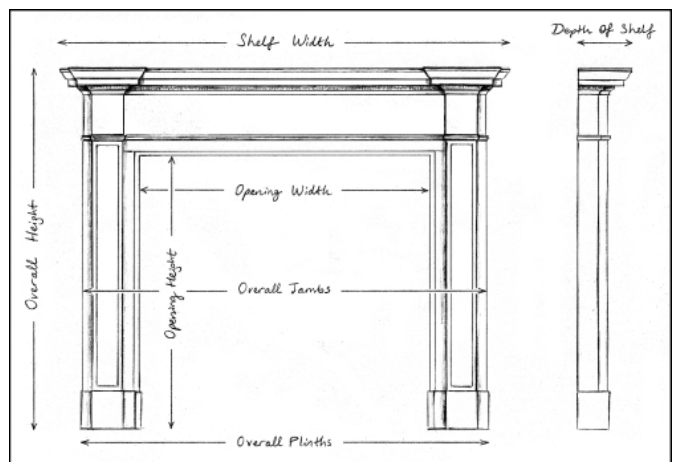

Stock No: 4189 Price: £25,000 + VAT

Shelf Width	1781mm 70 1/8"
Overall Height	1138mm 44 3/4"
Opening Height	881mm 34 5/8"
Opening Width	1162mm 45 3/4"
Depth Of Shelf	238mm 9 3/8"
Overall Jambs	1610mm 63 3/8"