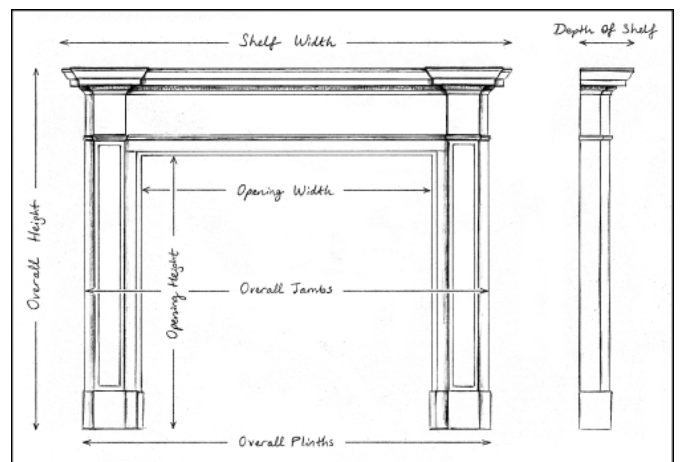

## A CARVED LOUIS XV LIMESTONE FIREPLACE

A rustic French limestone fireplace in the Louis XV style. The shaped frieze with attractive carved shell to centre, flanked by scrolls, rosettes and shaped panels. Shaped panelled jambs. Well suited to a bedroom or study perhaps.

Stock No: 4178 Price: £8,950 + VAT

Shelf Width	1245mm   49"
Overall Height	1150mm   45 1/4"
Opening Height	975mm   38 3/8"
Opening Width	970mm   38 1/4"
Depth Of Shelf	185mm   7 1/4"
Overall Plinths	1250mm   49 1/4"