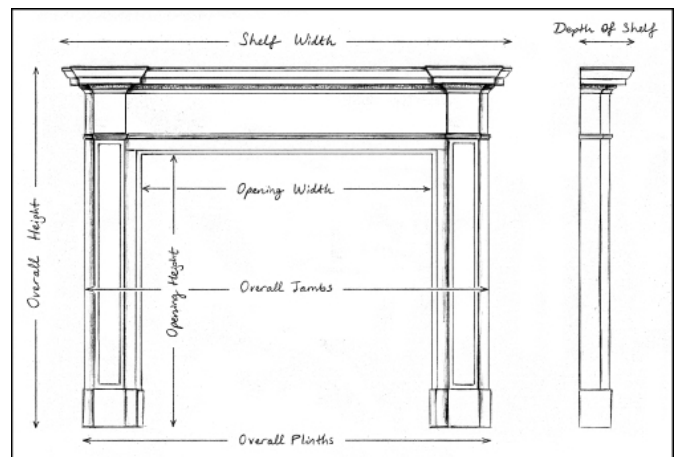

## A STATUARY MARBLE ANTIQUE FIREPLACE IN THE LOUIS XVI MANNER

An elegant Statuary white marble fireplace in the Louis XVI style. The shaped jambs with carved rope moulding to centre, surmounted by carved swirling paterae to end blocks. The panelled frieze with matching patera and fine beading. Moulded shelf. French, 19th century. Good quality marble.

Stock No: 4145 Price: £11,000 + VAT

Shelf Width	1355mm   53 3/8"
Overall Height	1050mm   41 3/8"
Opening Height	815mm   32 1/8"
Opening Width	925mm   36 3/8"
Depth Of Shelf	345mm   13 5/8"
Overall Jambs	1310mm   51 5/8"