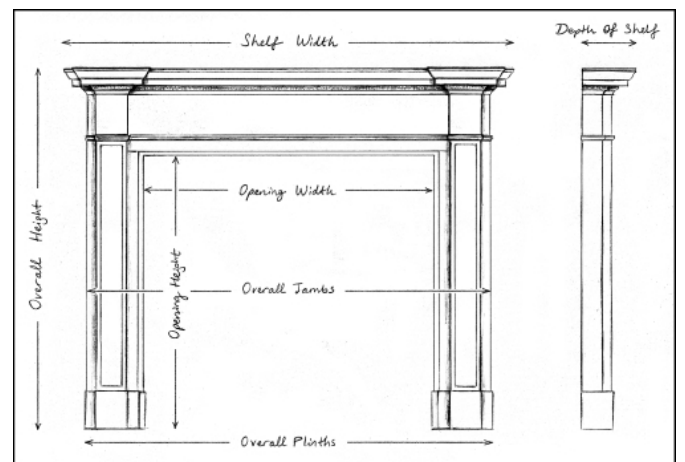

A MID 19TH CENTURY ENGLISH CAST IRON FIREPLACE.

An attractive mid 19th century English cast iron fireplace. The frieze with acanthus leaf detailing, the jambs with scrolled brackets and rope mouldings to inner and outer edges.

Stock No: 4094 Price: £6,250 + VAT

Shelf Width	1650mm 65"
Overall Height	1185mm 46 5/8"
Opening Height	960mm 37 3/4"
Opening Width	945mm 37 1/4"
Depth Of Shelf	215mm 8 1/2"
Overall Plinths	1360mm 53 1/2"