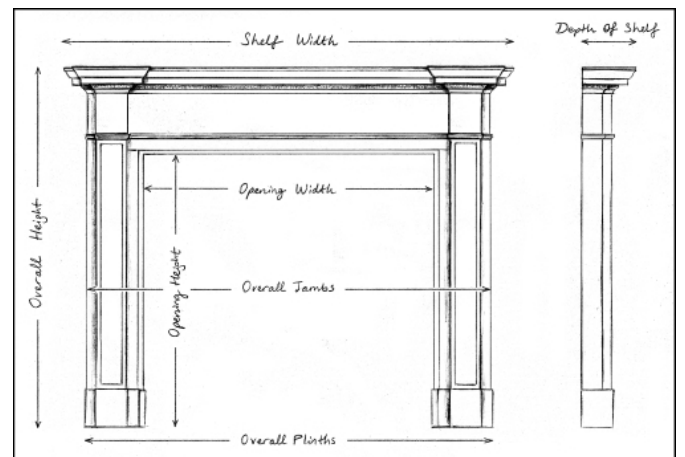

A BEAUTIFUL LOUIS XV BRECHE VIOLETTE ANTIQUE MARBLE FIREPLACE

A charming French Louis XV fireplace in luscious Breche Violette marble. The shaped frieze with carved central shell and trailing foliage, scrolled detailing to ends with panelled jambs and unusual detail of carved leaf between panels. Serpentine shelf. Late 18th century.

Stock No: 4078 Price: £22,000 + VAT

Shelf Width	1315mm 51 3/4"
Overall Height	1005mm 39 5/8"
Opening Height	835mm 32 7/8"
Opening Width	980mm 38 5/8"
Depth Of Shelf	330mm 13"
Overall Plinths	1300mm 51 1/8"