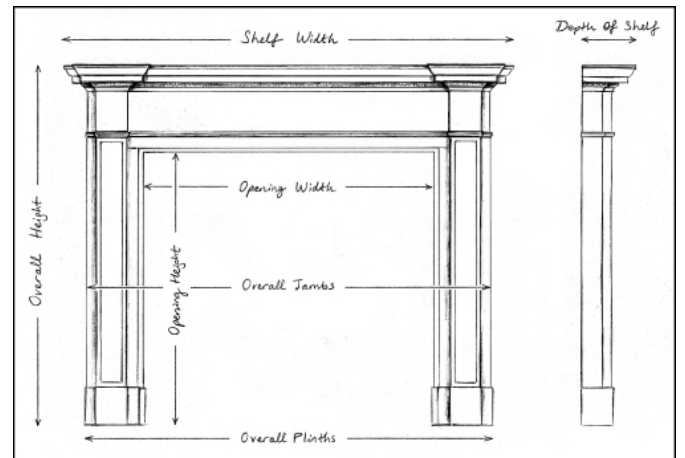

A SMALL ITALIAN CARRARA AND ROSSO LEVANTO MARBLE CHIMNEYPiece

A petite Italian Carrara and Rosso Levanto marble fireplace. The moulded jambs surmounted by shaped frieze featuring carved classical Anthemion leaf to centre. Moulded shelf above. Unusually small, well suited for a bedroom or study. From Northern Italy. Currently in rustic state but full restoration included in price if required.

Stock No: 4049 Price: £14,000 + VAT

Shelf Width	1150mm 45 1/4"
Overall Height	1025mm 40 3/8"
Opening Height	850mm 33 1/2"
Opening Width	770mm 30 3/8"
Depth Of Shelf	215mm 8 1/2"
Overall Plinths	1085mm 42 3/4"