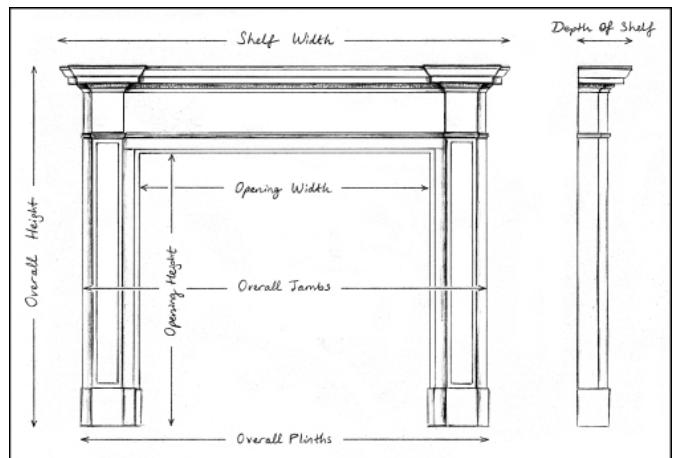

AN ART DECO FIREPLACE IN ITALIAN PAVONAZZO MARBLE

A rarely found English, early 20th century Art Deco fireplace in Italian Pavonazzo marble. The moulded jambs surmounted by plain frieze and shaped shelf above.

Stock No: 4046 Price: £11,000 + VAT

Shelf Width	1360mm 53 1/2"
Overall Height	1310mm 51 5/8"
Opening Height	1050mm 41 3/8"
Opening Width	1055mm 41 1/2"
Depth Of Shelf	120mm 4 3/4"
Overall Plinths	1300mm 51 1/8"