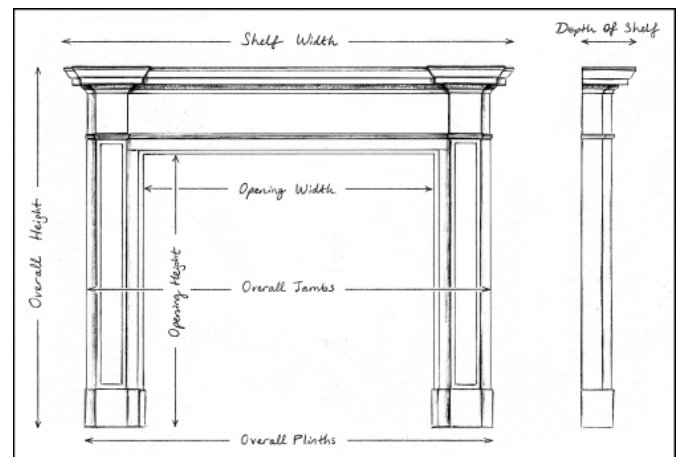

A NEO-CLASSICAL PINE FIREPLACE WITH CARVED URN

An English Neo-classical pine fireplace. The centre blocking with carved urn and drapery, flanked by oval paterae and fluting. The tapering legs with tied ribbons and bellflowers, with Greek key detailing to base. Carved acanthus leaves to inner moulding. The shelf with dentils and carved moulding above. 19th century. (Photo prior to restoration which is included in price.)

Stock No: 3992 Price: £6,500 + VAT

Shelf Width	1530mm 60 1/4"
Overall Height	1395mm 54 7/8"
Opening Height	1065mm 41 7/8"
Opening Width	1000mm 39 3/8"
Depth Of Shelf	180mm 7 1/8"
Overall Plinths	1320mm 52"