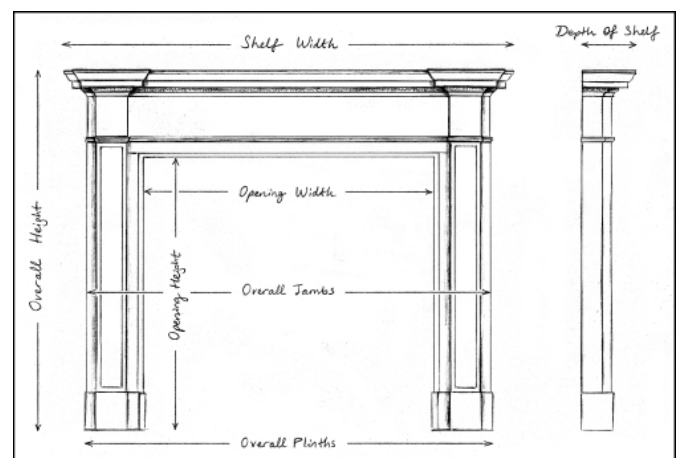

AN EARLY 19TH CENTURY PINE FIREPLACE FEATURING AESOP'S FABLE

A good quality and unusual early 19th century pine fireplace. The carved centre plaque depicting the Aesop's fable of "The Dog and Its Reflection." The frieze with swags and floral garlands with tied ribbons to side panels. Fluted and carved leaf detailing to jambs. Carved leaf and dart moulding to shelf. Scottish, from a mill house near Edinburgh.

Stock No: 3965 Price: £11,000 + VAT

Shelf Width	1380mm 54 3/8"
Overall Height	1430mm 56 1/4"
Opening Height	1125mm 44 1/4"
Opening Width	1100mm 43 1/4"
Depth Of Shelf	160mm 6 1/4"
Overall Plinths	1205mm 47 1/2"