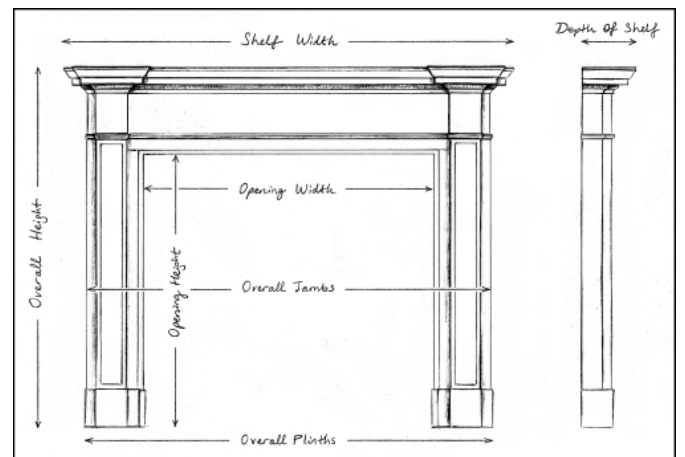

A 19TH CENTURY LOUIS XIV / LOUIS XV STYLE ANTIQUE FIREPLACE IN PAVONAZZO MARBLE

A French antique fireplace in the Louis XIV / Louis XV transitional style, made from Italian Pavonazzo marble. The arched frieze with carved cartouche and foliage to centre flanked by shaped panels and scrollwork. The shaped, panelled jambs with tapering stop flutes below. Shaped, moulded shelf above. Original brass side vents to outgrounds. Circa 1860.

Stock No: 3953 Price: £18,000 + VAT

Shelf Width	1665mm   65 1/2"
Overall Height	1155mm   45 1/2"
Opening Height	935mm   36 3/4"
Opening Width	1255mm   49 3/8"
Depth Of Shelf	455mm   17 7/8"
Overall Plinths	1610mm   63 3/8"