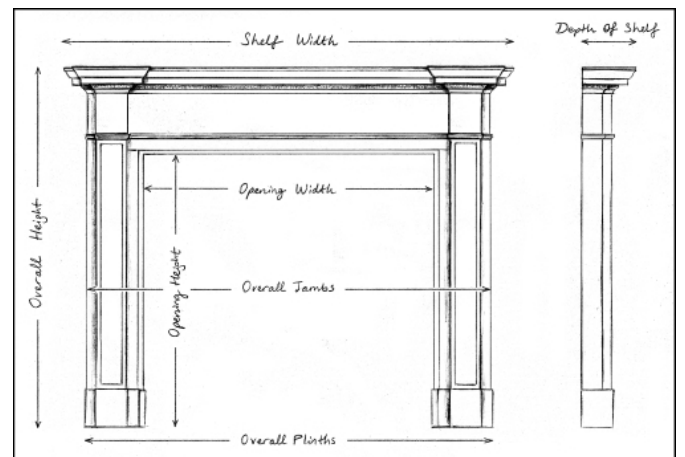

A VERY IMPRESSIVE CARVED STATUARY ANTIQUE MARBLE FIREPLACE

A very impressive French Rococo fireplace carved in Statuary marble. The panelled frieze and bracketed jambs delicately carved with trailing flowers and foliage. The serpentine shaped opening with beaded detailing, the shaped moulded shelf with carved egg moulding. Circa 1850.

Stock No: 3912 Price on Application

| | |
|-----------------|------------------|
| Shelf Width | 1770mm 69 5/8" |
| Overall Height | 1145mm 45 1/8" |
| Opening Height | 820mm 32 1/4" |
| Opening Width | 1080mm 42 1/2" |
| Depth Of Shelf | 530mm 20 7/8" |
| Overall Plinths | 1690mm 66 1/2" |