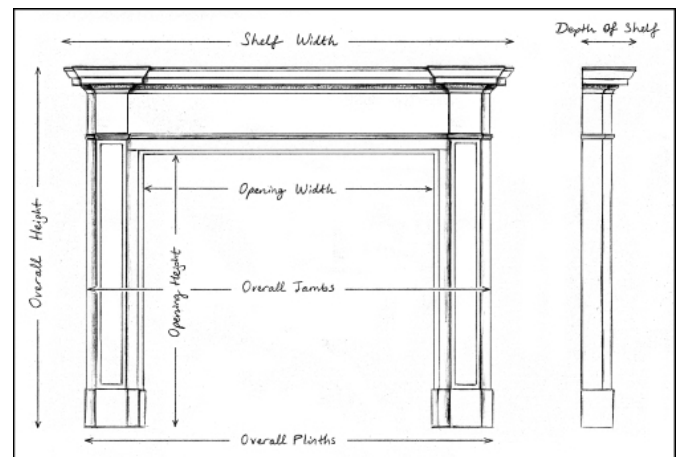

A FAUX MARBLE ADAM STYLE WOOD FIREPLACE WITH GESSO ENRICHMENTS

A painted, faux marble wood and gesso fireplace in the Adam style. The jambs with cascading drapery, surmounted by neo-classical urns. The frieze with bell-drop swags, tied ribbons and paterae throughout. The breakfront shelf with beading below.

Stock No: 3907 Price: £7,500 + VAT

Shelf Width	1840mm 72 1/2"
Overall Height	1580mm 62 1/4"
Opening Height	1200mm 47 1/4"
Opening Width	1335mm 52 1/2"
Depth Of Shelf	190mm 7 1/2"
Overall Plinths	1640mm 64 5/8"