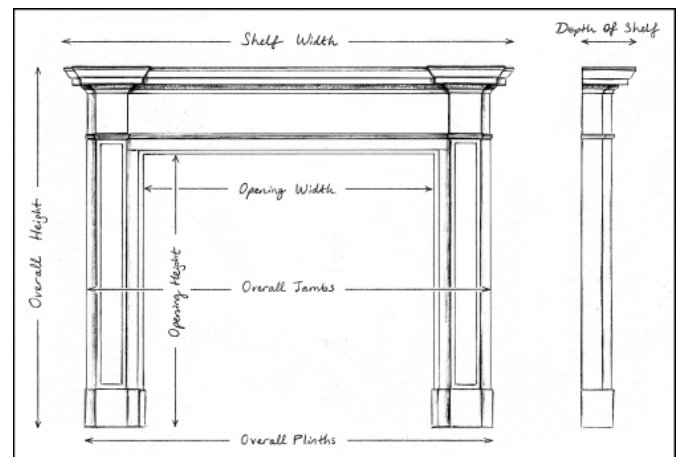

## AN IMPRESSIVE SIENA FRENCH MARBLE FIREPLACE WITH ORMOLU ENRICHMENTS

An impressive 19th century French fireplace with elaborate brass ormolu enrichments to frieze and jambs. The fluted half round columns inlaid with ormolu bellflower husks, surmounted by crest and figures. Guilloche foliage ormolu to frieze. Complete with original two cast iron side interiors. Good quality marble and ormolu castings. Circa 1800-1820.

Stock No: 3890 Price: £45,000 + VAT

Shelf Width	1710mm   67 3/8"
Overall Height	1160mm   45 5/8"
Opening Height	925mm   36 3/8"
Opening Width	1340mm   52 3/4"
Depth Of Shelf	415mm   16 3/8"
Overall Plinths	1695mm   66 3/4"