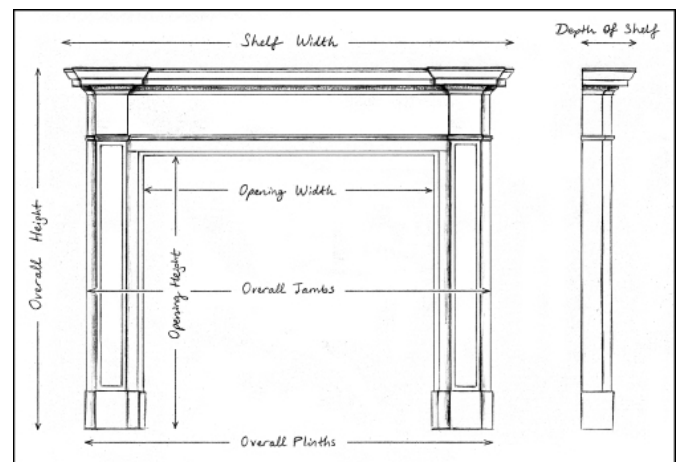

A CARRARA AND BARDIGLIO MARBLE FIREPLACE

A late Regency / early Victorian fireplace in Italian Carrara and veined Bardiglio marble. The flat jambs surmounted by moulded capitals. Moulded shelf above. English, circa 1840.

Stock No: 3807 Price: £8,500 + VAT

Shelf Width	1485mm 58 1/2"
Overall Height	1159mm 45 5/8"
Opening Height	949mm 37 3/8"
Opening Width	930mm 36 5/8"
Depth Of Shelf	190mm 7 1/2"
Overall Jambs	1344mm 52 7/8"