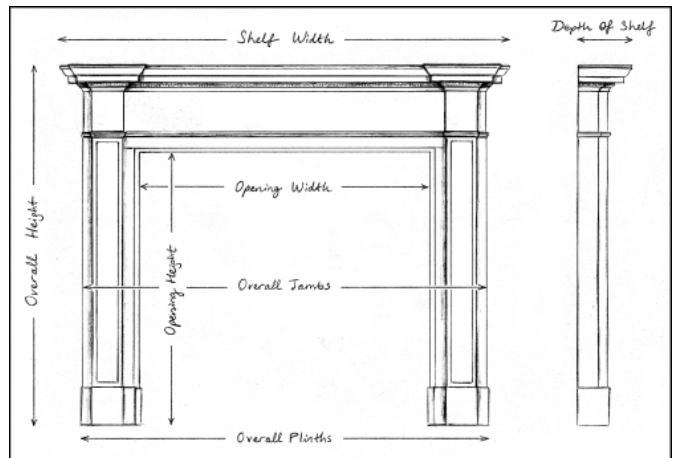

### A LARGE AND IMPOSING ENGLISH PORTLAND STONE FIREPLACE

A large and imposing English Portland stone fireplace. The shaped barrel frieze surmounted by shaped, moulded shelf above. The heavy jambs with angled outgrounds. Circa 1900, quite possibly by Edwin Lutyens. A very impressive piece, which would suit either a traditional or modern setting. Width of shelf at front: 64.75".

Stock No: 3705 Price on Application

Shelf Width	1905mm   75"
Overall Height	1475mm   58 1/8"
Opening Height	1065mm   41 7/8"
Opening Width	1245mm   49"
Depth Of Shelf	355mm   14"

You can scan the QR code above with any smartphone to view this item on our website