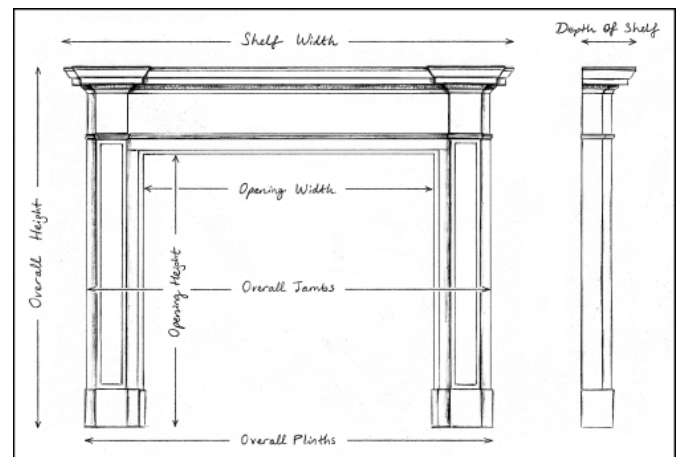

A WHITE MARBLE FIREPLACE IN THE REGENCY MANNER

A Regency style white marble fireplace. The tapered, reeded jambs surmounted by a finely carved swirling finials. The frieze with convex reeding throughout. Plain shelf above. An elegant piece, well suited for smaller Drawing Room or Bedroom. Modern. N.B. May be subject to an extended lead time, please enquire for more information.

Stock No: G083-W

Shelf Width	1381mm 54 3/8"
Overall Height	1099mm 43 1/4"
Opening Height	918mm 36 1/8"
Opening Width	914mm 36"
Depth Of Shelf	140mm 5 1/2"
Overall Plinths	1238mm 48 3/4"

You can scan the QR code above with any smartphone to view this item on our website