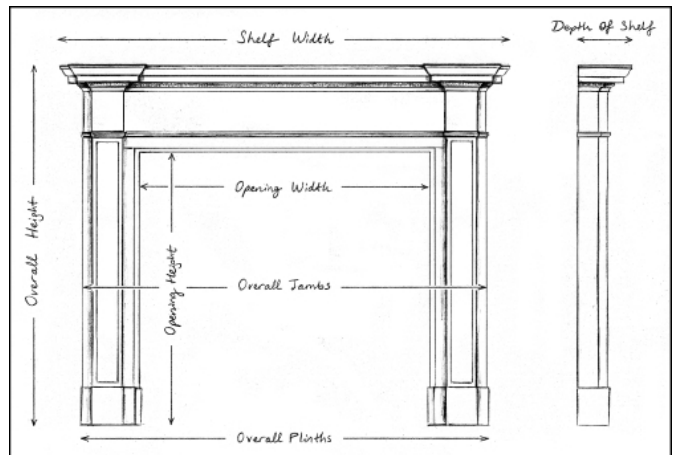

A GEORGIAN STYLE LIMESTONE FIREPLACE

An English Georgian style fireplace in limestone. The barrel frieze with centre panel, surmounted by moulded shelf. Some light antiquing/patina effect to stone. A fine quality copy of a period piece. N.B. May be subject to an extended lead time, please enquire for more information.

Stock No: G022-MS

Shelf Width	1550mm 61"
Overall Height	1385mm 54 1/2"
Opening Height	1005mm 39 5/8"
Opening Width	1085mm 42 3/4"
Depth Of Shelf	175mm 6 7/8"
Overall Plinths	1380mm 54 3/8"

You can scan the QR code above with any smartphone to view this item on our website