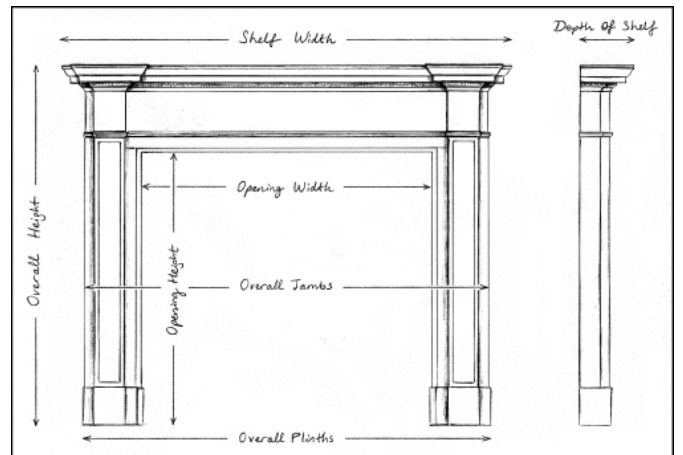

A MID 18TH CENTURY STYLE ANTIQUED LIMESTONE FIREPLACE

A large mid 18th century style limestone fireplace. The barrel frieze with deeply carved flowing oak leaves. The moulded jambs and lintel with moulded shelf above. Georgian style. Modern with light antiquing to stone. (Could be made without antiquing if required. Price without antiquing - £6,750) N.B. May be subject to an extended lead time, please enquire for more information.

Stock No: G012B-MS

Shelf Width	1710mm 67 3/8"
Overall Height	1525mm 60"
Opening Height	1105mm 43 1/2"
Opening Width	1195mm 47"
Depth Of Shelf	170mm 6 3/4"
Overall Plinths	1510mm 59 1/2"

You can scan the QR code above with any smartphone to view this item on our website