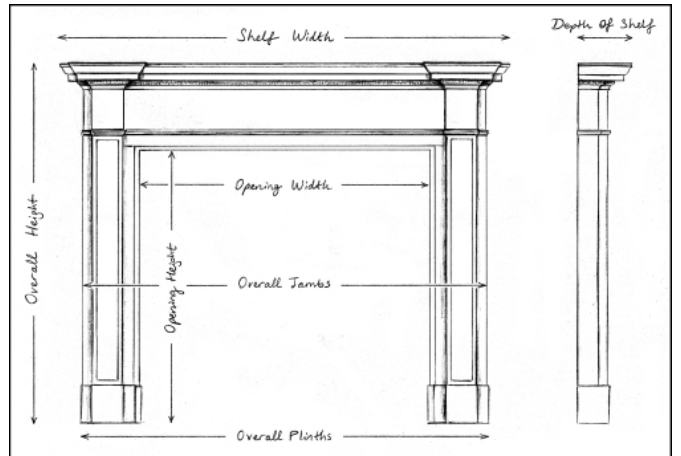

## A LIMESTONE FIREPLACE IN THE LATE GEORGIAN MANNER

An elegant neoclassical style limestone fireplace, reflecting the designs of the late 18th century. The fluted frieze with plain centre and side blockings. The inner moulding of carved waterleaf, and the moulded shelf with egg and dart bed moulding. English, modern. Shown with a set of grey Italian Bardiglio marble slips with white marble ingo mouldings (not included as standard but can be supplied). N.B. May be subject to an extended lead time, please enquire for more information.

Stock No: G001-W

Shelf Width	1720mm   67 3/4"
Overall Height	1395mm   54 7/8"
Opening Height	1075mm   42 3/8"
Opening Width	1135mm   44 5/8"
Depth Of Shelf	190mm   7 1/2"

You can scan the QR code above with any smartphone to view this item on our website