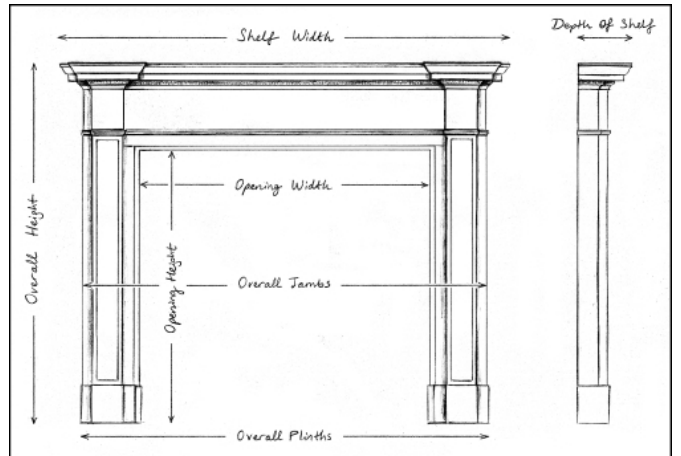

A STRIKING LOUIS XV STYLE MARBLE FIREPLACE

A fine quality French Louis XV style marble fireplace in a striking black marble with orange/gold veining. The panelled frieze with carved shell to centre flanked by foliage and belldrop below. The shaped jambs with stiff acanthus leaf to base surmounted by cartouche with shell and scrolls above. Heavy, shaped moulded shelf above. A copy of an original. N.B. May be subject to an extended lead time, please enquire for more information.

Stock No: F016-P

Shelf Width	1759mm 69 1/4"
Overall Height	1137mm 44 3/4"
Opening Height	892mm 35 1/8"
Opening Width	1207mm 47 1/2"
Depth Of Shelf	457mm 18"

You can scan the QR code above with any smartphone to view this item on our website