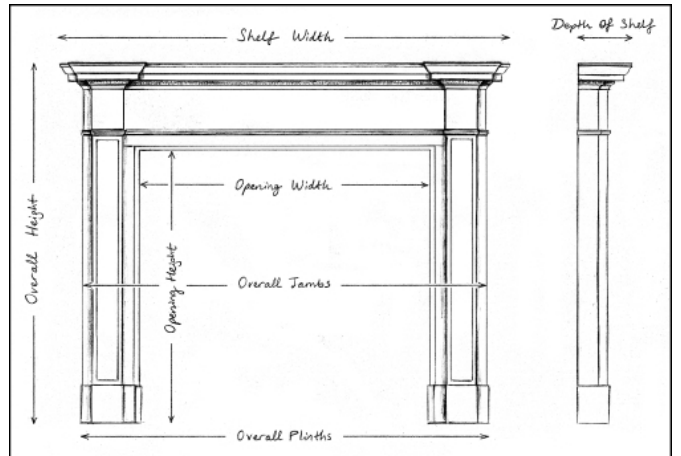

A STRIKING LOUIS XV STYLE MARBLE FIREPLACE

A fine quality French Louis XV style marble fireplace in a striking black marble with orange/gold veining. The panelled frieze with carved shell to centre flanked by foliage and bell drop below. The shaped jambs with stiff acanthus leaf to base surmounted by cartouche with shell and scrolls above. Heavy, shaped moulded shelf above. A copy of an original. N.B. May be subject to an extended lead time, please enquire for more information.

Stock No: F016-P

Shelf Width	1759mm 69 1/4"
Overall Height	1137mm 44 3/4"
Opening Height	892mm 35 1/8"
Opening Width	1207mm 47 1/2"
Depth Of Shelf	457mm 18"

You can scan the QR code above with any smartphone to view this item on our website