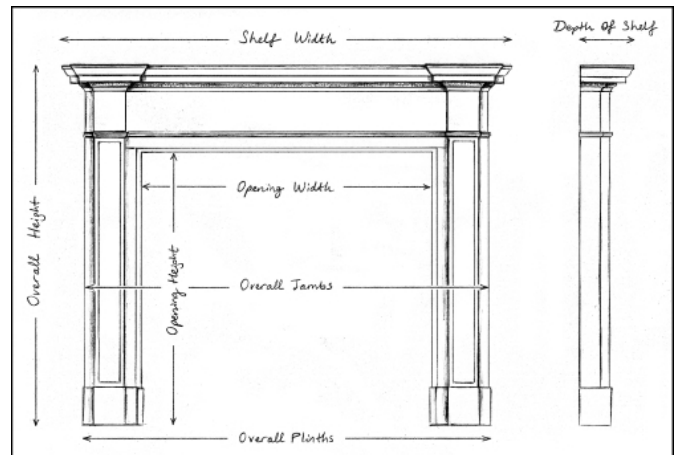

AN ENGLISH BOLECTION, IN CALACATTA VERDE MARBLE

An English bolection in Calacatta Verde marble. The moulded frieze and jambs in the classic Queen Anne style, with moulded plinths that follow jamb moulding. English, modern. N.B. May be subject to an extended lead time, please enquire for more information.

Stock No: B011-CV

Shelf Width	1204mm 47 3/8"
Overall Height	1056mm 41 5/8"
Opening Height	905mm 35 5/8"
Opening Width	900mm 35 3/8"
Depth Of Shelf	70mm 2 3/4"
Overall Plinths	1216mm 47 7/8"

You can scan the QR code above with any smartphone to view this item on our website