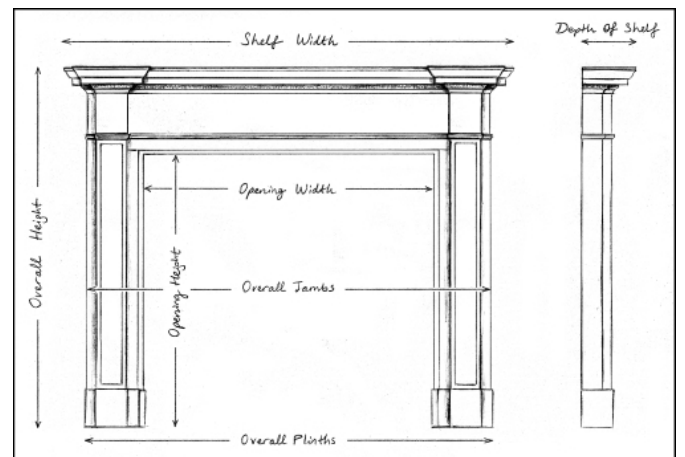

A FRENCH MARBLE FIREPLACE IN RIBBON CAMPAN MARBLE

A fine quality period 18th century French marble fireplace in Ribbon Campan marble. The shaped jambs with carved scrolls to base, surmounted by shells, foliage and bellflowers throughout. The panelled frieze with scrolls and flowers with exquisitely carved rose to centre. Moulded, shaped shelf above. Å

Stock No: 4509

Shelf Width	1616mm 63 5/8"
Overall Height	1147mm 45 1/8"
Opening Height	968mm 38 1/8"
Opening Width	1141mm 44 7/8"
Depth Of Shelf	321mm 12 5/8"
Overall Plinths	1556mm 61 1/4"

You can scan the QR code above with any smartphone to view this item on our website